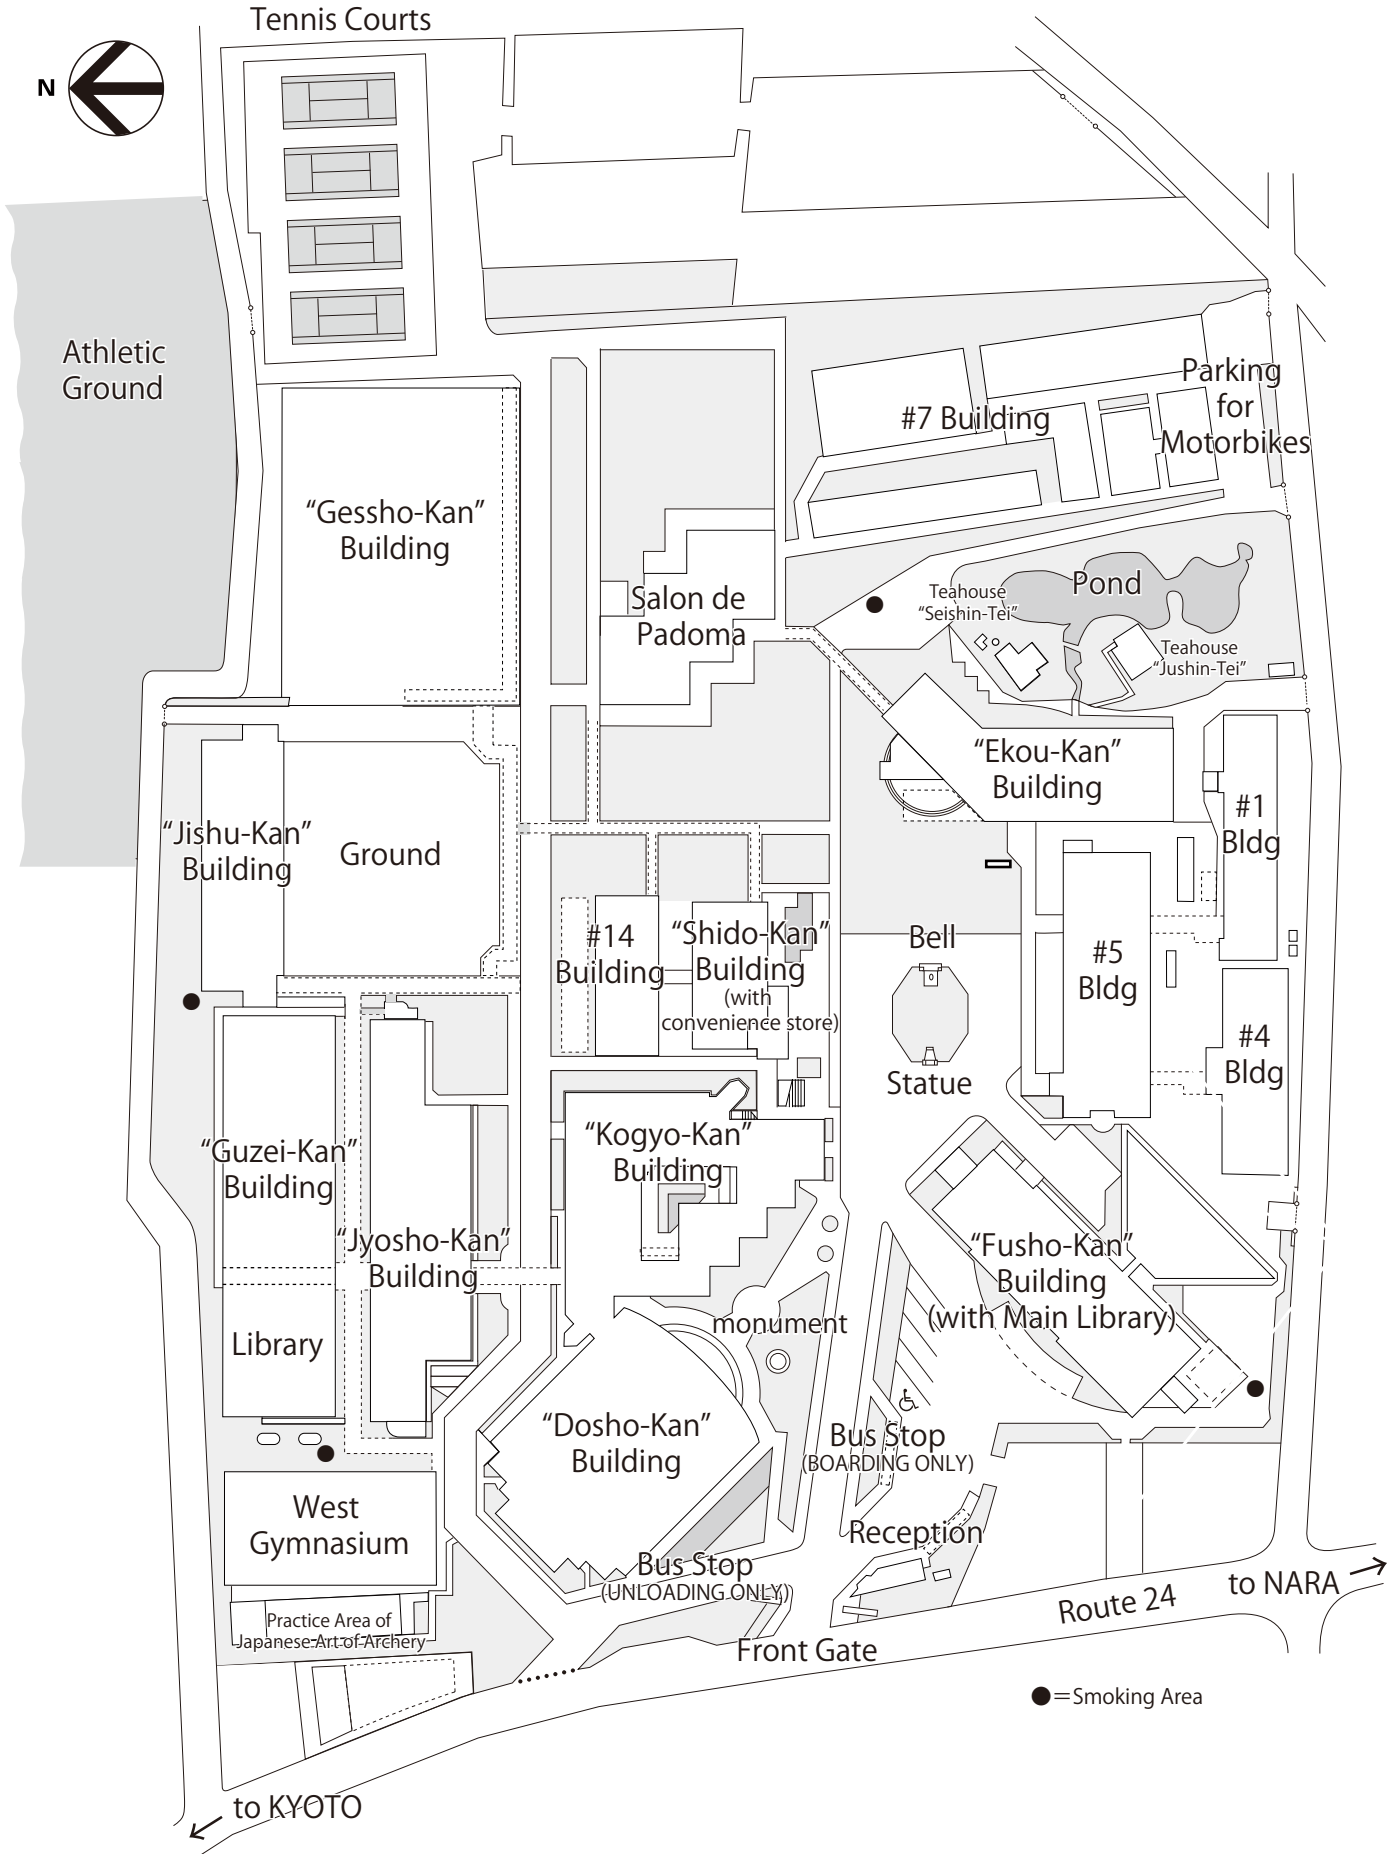

KYOTO BUNKYO UJI CAMPUS

Tennis Courts

Athletic Ground

"Gessho-Kan" Building

Salon de Padoma

#7 Building

Parking for Motorbikes

Teahouse "Seishin-Tei"

Pond

Teahouse "Jushin-Tei"

"Ekou-Kan" Building

#1 Bldg

"Jishu-Kan" Building Ground

#14 "Shido-Kan" Building (with convenience store)

Bell

#5 Bldg

Statue

#4 Bldg

"Guzei-Kan" Building

"Kogyo-Kan" Building

"Fusho-Kan" Building (with Main Library)

"Jyosho-Kan" Building

Library

monument

to KYOTO

● = Smoking Area